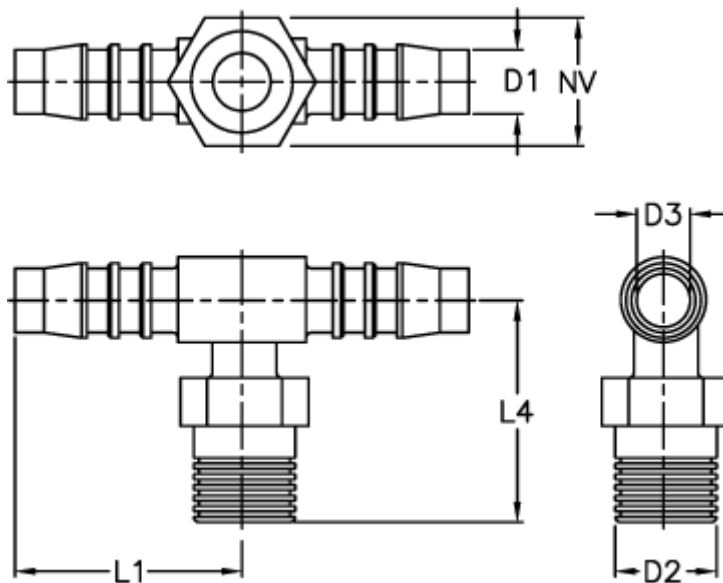

Article number: 027208917004

Description: Norma hose coupling TES 4 / 1/8 NPT

Measures

D1 = 4

D2 = 1/8 NPT

D3 = 2.5

L1 = 21.0

L4 = 20.0

NV = 10